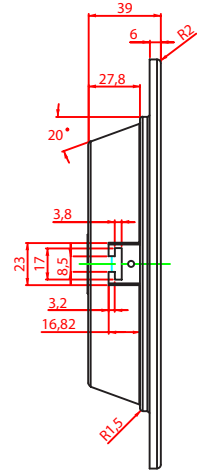

	7-14W	18-26W	7-14W	18-26W
--	-------	--------	-------	--------

GENERAL

Model Number	OPTIMA-EKO-7-14W-220D	OPTIMA-EKO-18-26W-220D	OPTIMA-EKO-7-14W-260D	OPTIMA-EKO-18-26W-260D
Dimensions (mm)	220x40 (Cut out:170-210)	220x40 (Cut out:170-210)	260x40 (Cut out:210-245)	260x40 (Cut out:210-245)
Weight	0.52KG	0.52KG	0.65KG	0.65KG
Sail Area	N/A			
Category	Recessed Downlights			
Lifetime (L70)	Reported: >54,000 hrs & Calculated: Up to 140,000 hrs			
IP & IK Ratings	IP40			
Warranty	5 years			
Cable & Plug	1.0m Cable & PLUG with AU approved Driver			
Storage Temperature	-20°C ~ 65°C			
Operating Temperature	-20°C ~ 45°C			

COMPLIANCE

AS/NZS IEC 61347.2.13
AS/NZS 61347.1

ISO 9001

SKU

ORDERING

RDL OPTIMA EKO 7-14W 220mm 3C	9343907000610
RDL OPTIMA EKO 18-26W 220mm 3C	9343907000611
RDL OPTIMA EKO 7-14W 260mm 3C	9343907000612
RDL OPTIMA EKO 18-26W 260mm 3C	9343907000613

DIMENSIONAL DRAWINGS

OPTIMA-EKO-7-14W-220D
&
OPTIMA-EKO-18-26W-220D

OPTIMA-EKO-7-14W-260D
&
OPTIMA-EKO-18-26W-260D