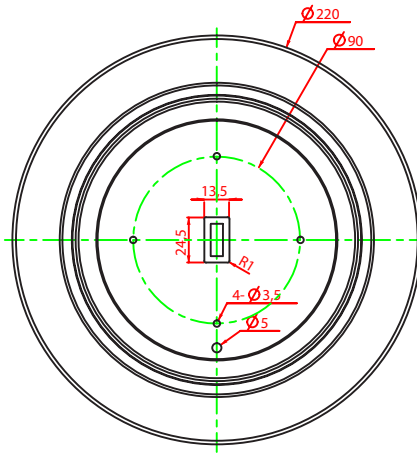

	7-14W	18-26W	7-14W	18-26W
--	-------	--------	-------	--------

GENERAL

Model Number	OPTIMA-EKO-7-14W-220D	OPTIMA-EKO-18-26W-220D	OPTIMA-EKO-7-14W-260D	OPTIMA-EKO-18-26W-260D
Dimensions (mm)	220x40 (Cut out:170-210)	220x40 (Cut out:170-210)	260x40 (Cut out:210-245)	260x40 (Cut out:210-245)
Weight	0.52KG	0.52KG	0.65KG	0.65KG
Sail Area	N/A			
Category	Recessed Downlights			
Lifetime (L70)	Reported: >54,000 hrs & Calculated: Up to 140,000 hrs			
IP & IK Ratings	IP40			
Warranty	5 years			
Cable & Plug	1.0m Cable & PLUG with AU approved Driver			
Storage Temperature	-20°C ~ 65°C			
Operating Temperature	-20°C ~ 45°C			

DIMENSIONAL DRAWINGS

OPTIMA-EKO-7-14W-220D
&
OPTIMA-EKO-18-26W-220D

OPTIMA-EKO-7-14W-260D
&
OPTIMA-EKO-18-26W-260D