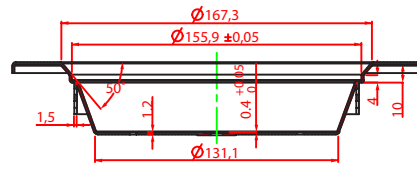

	7-14W	18-26W	7-14W	18-26W
--	-------	--------	-------	--------

GENERAL

Model Number	OPTIMA-EKO-7-14W-220D	OPTIMA-EKO-18-26W-220D	OPTIMA-EKO-7-14W-260D	OPTIMA-EKO-18-26W-260D
Dimensions (mm)	220x40 (Cut out:170-210)	220x40 (Cut out:170-210)	260x40 (Cut out:210-245)	260x40 (Cut out:210-245)
Weight	0.52KG	0.52KG	0.65KG	0.65KG
Sail Area	N/A			
Category	Recessed Downlights			
Lifetime (L70)	Reported: >54,000 hrs & Calculated: Up to 140,000 hrs			
IP & IK Ratings	IP40			
Warranty	5 years			
Cable & Plug	1.0m Cable & PLUG with AU approved Driver			
Storage Temperature	-20°C ~ 65°C			
Operating Temperature	-20°C ~ 45°C			

DIMENSIONAL DRAWINGS

OPTIMA-EKO-7-14W-220D
&
OPTIMA-EKO-18-26W-220D

OPTIMA-EKO-7-14W-260D
&
OPTIMA-EKO-18-26W-260D